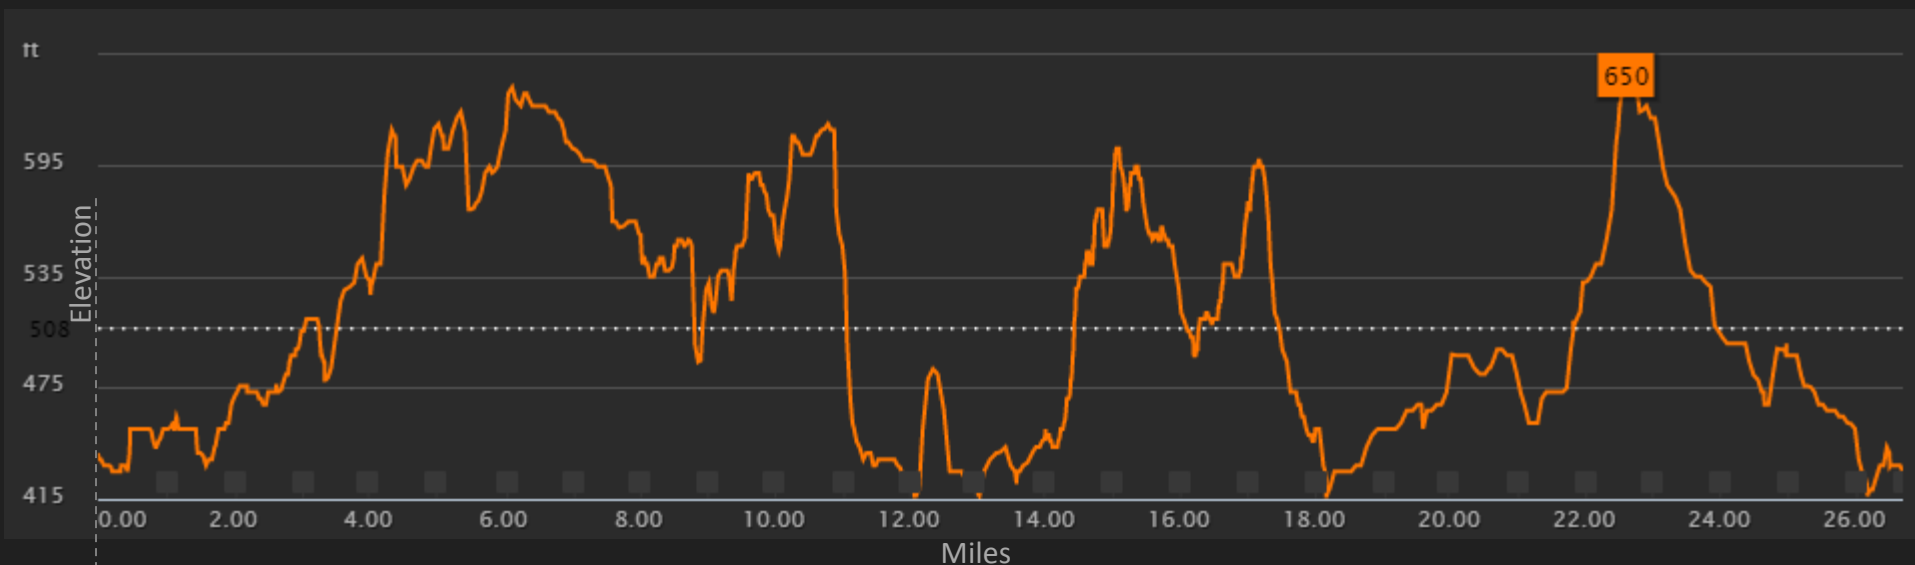

FORT SMITH MARATHON

Marathon Elevation Chart

Ascent 1,232ft

Start Altitude 433ft / Average Altitude 508ft / Peak Altitude 650ft

FORT SMITH MARATHON

Relay Elevation Chart

Relay Leg 1

6.1 Miles

Ascent 313ft / Descent 152ft

Relay Leg 3

7.1 Miles

Ascent 365ft / Descent 330ft

Relay Leg 2

7.42 Miles

Ascent 278 ft / Descent 447ft

Relay Leg 4

5.58 Miles

Ascent 276ft / Descent 302ft